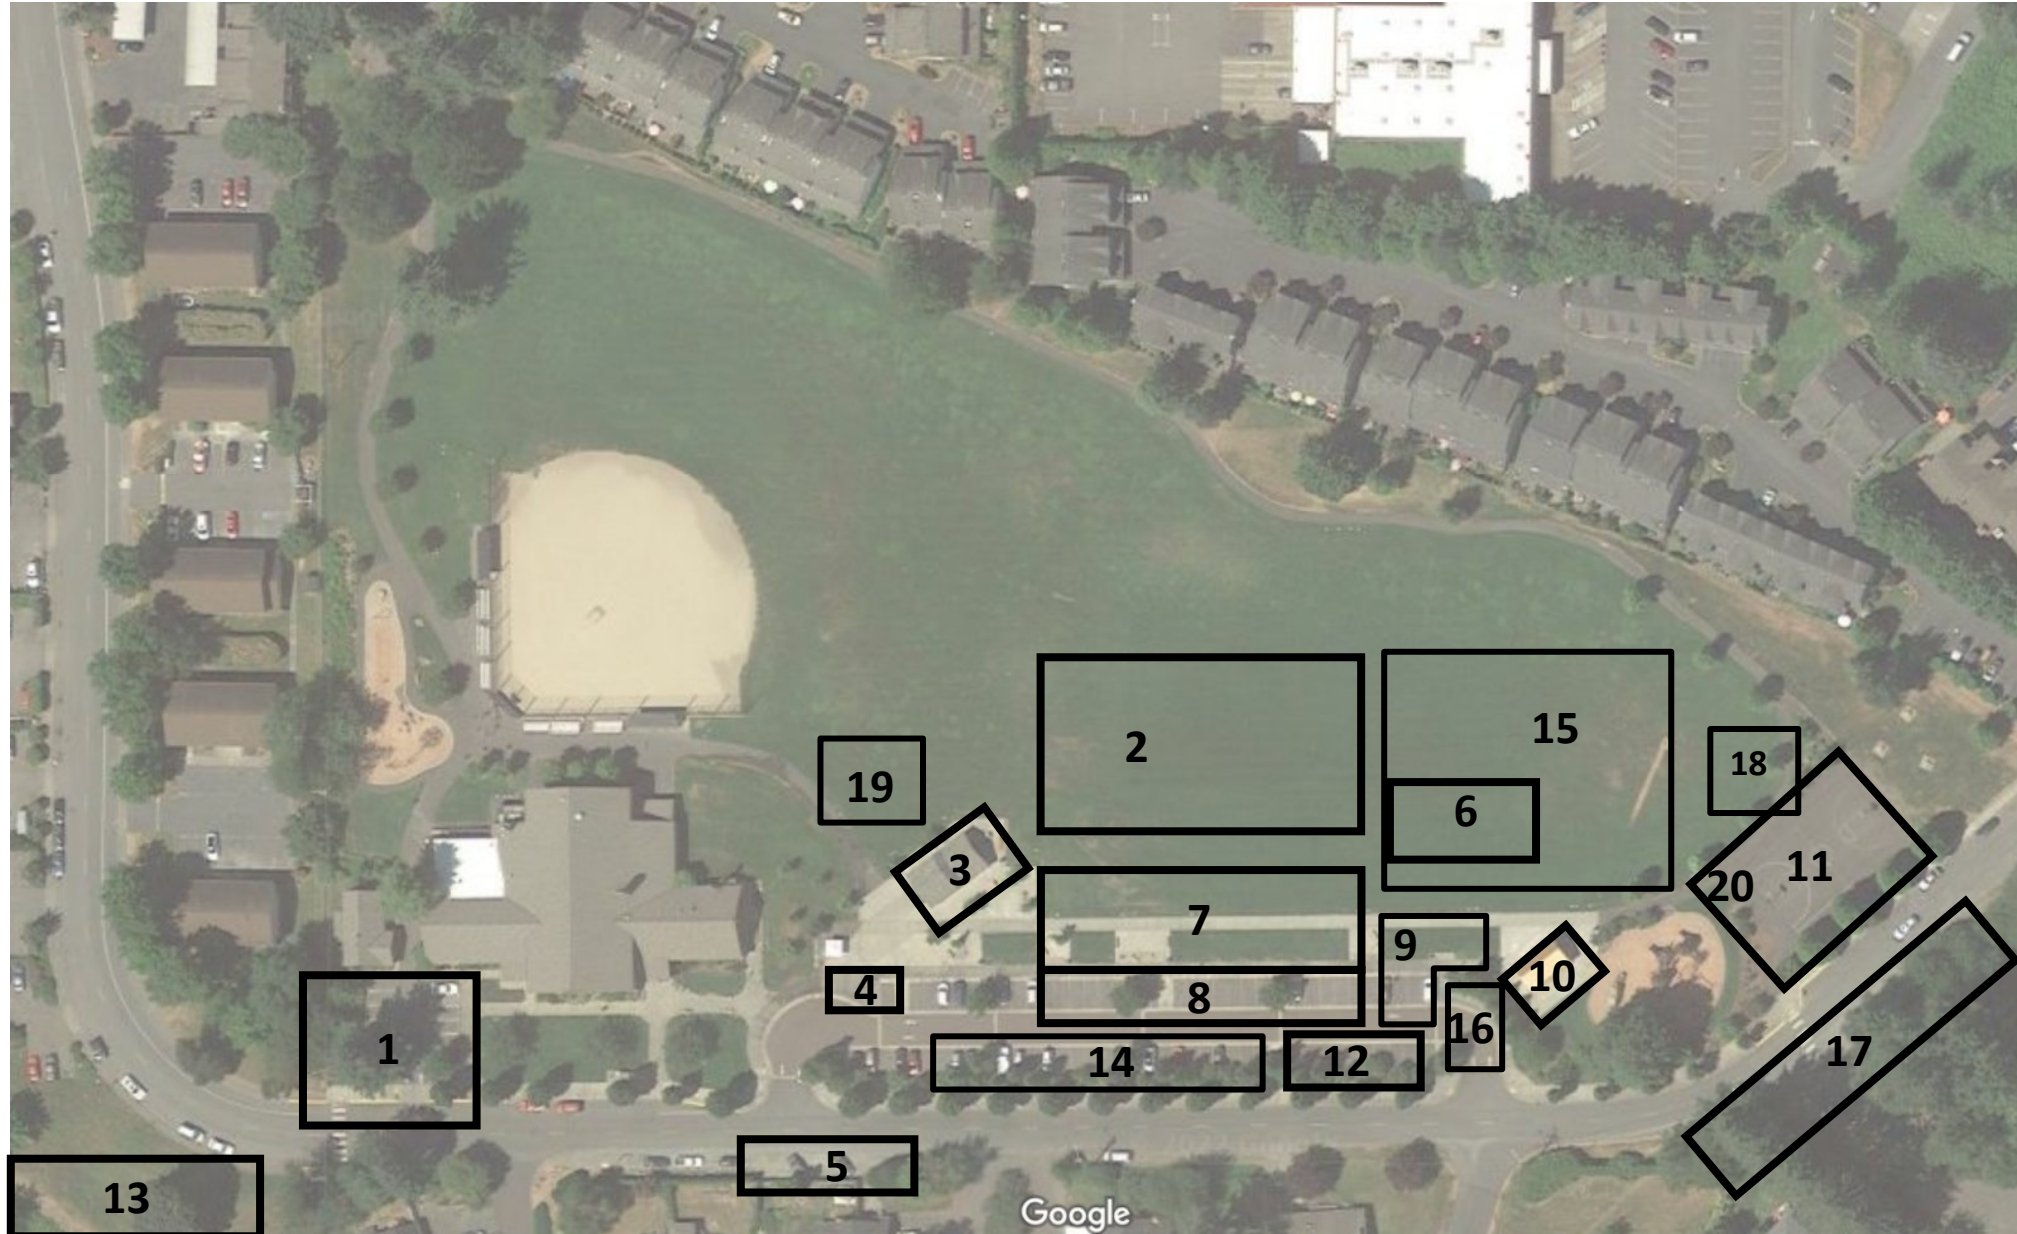

## Legend:

1. Handicap Parking
2. Kid Zone
  - Group led activities Sat 1-2p, 4-5p & Sun 1-2p
  - yard games: Sat 1-6, Sun 1-4
  - Gaga Ball?
3. Information Booth & Staff Bathrooms, Volunteer info
4. KCSR First Aid
5. Dumpsters
6. Shade tent/Cherry Pie Eating Contest | Sat. 3p
7. Vendors
8. Food Trucks
9. Beer Garden
10. Main Stage
11. Hoop Shoot | Sat 1-4p & Pickleball | Sun 1-4p
12. Porta-potties
13. Vendor Parking
14. Volunteer Parking
15. Visitor seating
16. Band load-in zone
17. Band parking
18. Laser Show set up
19. misting tent
20. Si View booth for events