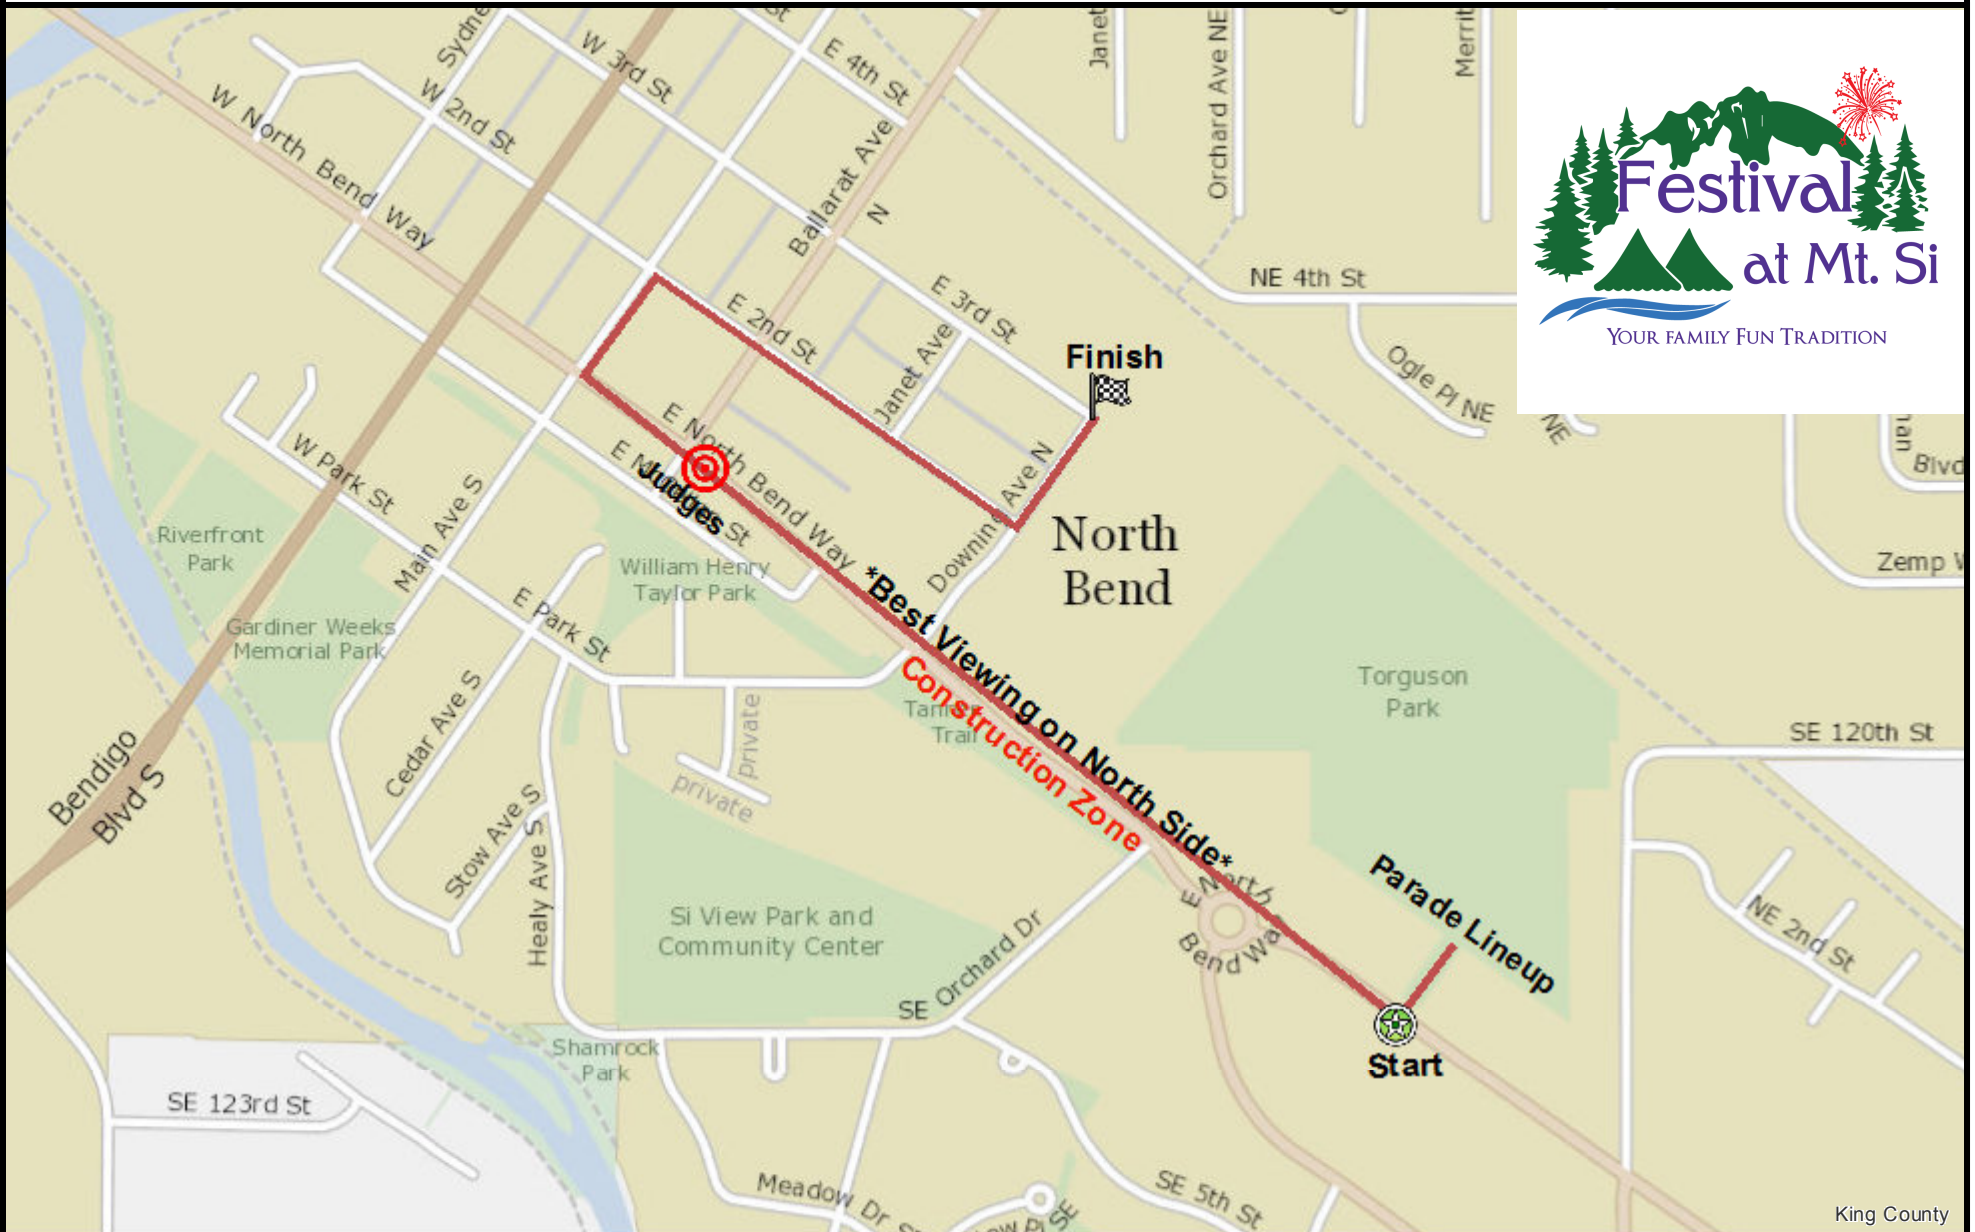

2019 Festival At Mt Si Parade Route

King County

The information included on this map has been compiled by King County staff from a variety of sources and is subject to change without notice. King County makes no representations or warranties, express or implied, as to accuracy, completeness, timeliness, or rights to the use of such information. This document is not intended for use as a survey product. King County shall not be liable for any general, special, indirect, incidental, or consequential damages including, but not limited to, lost revenues or lost profits resulting from the use or misuse of the information contained on this map. Any sale of this map or information on this map is prohibited except by written permission of King County.

Date: 7/31/2019

Notes:

King County